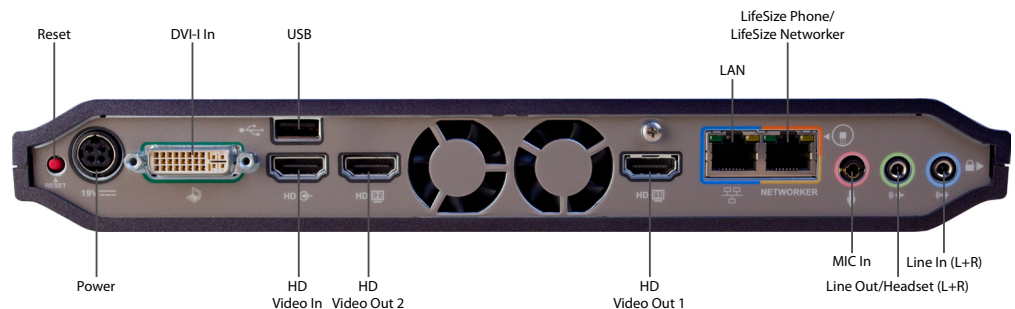

Intelligent Networking Features

Adaptive Motion Control (AMC)
NAT/Firewall Traversal (H.460/SIP)
IPv4 and IPv6 support
Auto bandwidth detection
ISDN support via LifeSize Networker

Directory and Address Book

Up to 1000 local directory entries
Save, Lock, Remove Redial List features
Missed call notification
Auto-Discovery directory lookup (patent pending)
LDAP support / H.350 compliant
Meetings Directory support

System Management

Out of box setup via web interface and management tool
SNMP
Backup and Restore capability
JPEG snapshots through web interface

Power

AC Voltage 100-240V, 50-60 Hz, 2.5A via external power supply

Environmental Data

Operating temperature: 0 C (32 F) to 40 C (104 F)
Operating Humidity: 15% to 85%, non-condensing
Storage temperature: -20 C (-4 F) to 60 C (140 F)
Storage humidity: 10% to 90%, non-condensing

Codec Dimensions

Width: 288mm (11.34")
Depth: 187.5mm (7.38")
Height: 41.3mm (1.63")
Weight: 1.29Kg (2.84 lbs)

Regulatory Model Number

LifeSize Express 220 = LFZ-018

For additional information: www.lifesize.com/support

Information contained in this document is preliminary and subject to change without notice. LifeSize is a registered trademark or trademark of LifeSize Communications in the U.S. and other countries. © Copyright 2009. All rights reserved. October 2009.

Corporate Headquarters:
901 S. Mopac Expressway
Building 3, Suite 300
Austin, Texas 78746 USA

Phone: +1 512 347 9300
Fax: +1 512 347 9301
Email: info@lifesize.com
www.lifesize.com

EMEA:
LifeSize Communications
Toll-Free Europe
008000 999 09 799

APAC:
LifeSize Communications
Hong Kong
Phone: +852 8239 3695