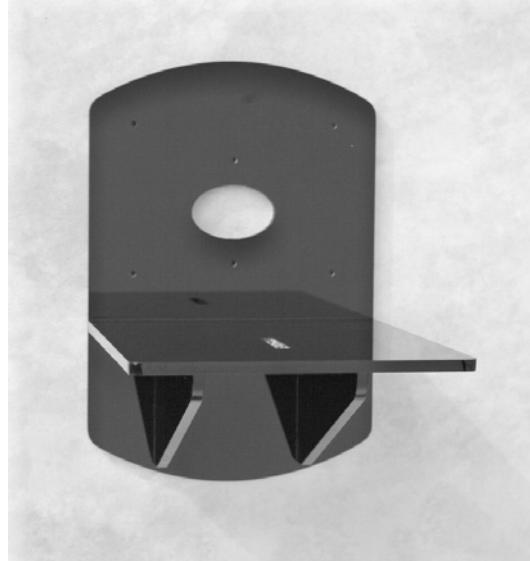

PTZ Camera Shelves & Platforms

FREE-A001080A - PTZ Camera Wall Mount Bracket FF Camera Wall Mount LifeSize PTZ

PTZ Camera Wall Mount Bracket - High-Gloss Black/Smoked Acrylic FF Camera Wall Mount Lifesize PTZ

(CS-LS) Dimensions: 8.75" D x 6.5" W x 9.4375" H. Supplied with drywall anchors and screws for mounting to a standard single gang electrical box or plain old drywall. A standard 1/4" screw (provided) fastens your camera onto the shelf for added security. These shelves have a one-inch hole in the center of the back for cable management. Can be coupled with Universal Ceiling Mount Adapter for ceiling mount applications.

MSRP $229

FRONT VIEW