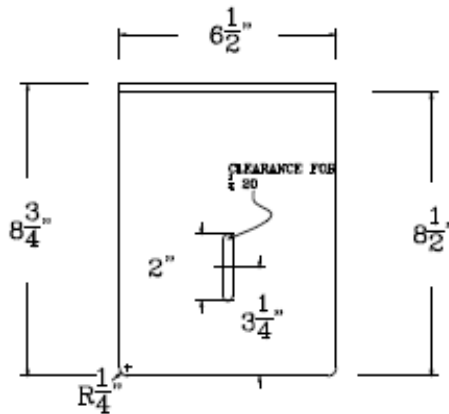

PTZ Camera Shelves & Platforms

FREE-A001080A - PTZ Camera Wall Mount Bracket FF Camera Wall Mount LifeSize PTZ

PTZ Camera Wall Mount Bracket - High-Gloss Black/Smoked Acrylic FF Camera Wall Mount Lifesize PTZ

(CS-LS) Dimensions: 8.75" D x 6.5" W x 9.4375" H. Supplied with drywall anchors and screws for mounting to a standard single gang electrical box or plain old drywall. A standard 1/4" screw (provided) fastens your camera onto the shelf for added security. These shelves have a one-inch hole in the center of the back for cable management. Can be coupled with Universal Ceiling Mount Adapter for ceiling mount applications.

MSRP $229

TOP VIEW