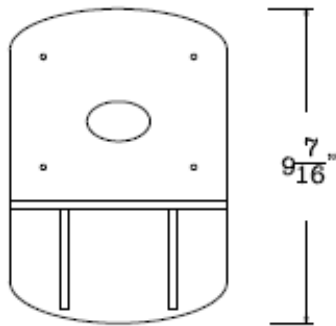

PTZ Camera Shelves & Platforms

FREE-A001080A - PTZ Camera Wall Mount Bracket FF Camera Wall Mount LifeSize PTZ

PTZ Camera Wall Mount Bracket - High-Gloss Black/Smoked Acrylic FF Camera Wall Mount Lifesize PTZ

(CS-LS) Dimensions: 8.75" D x 6.5" W x 9.4375" H. Supplied with drywall anchors and screws for mounting to a standard single gang electrical box or plain old drywall. A standard 1/4" screw (provided) fastens your camera onto the shelf for added security. These shelves have a one-inch hole in the center of the back for cable management. Can be coupled with Universal Ceiling Mount Adapter for ceiling mount applications.

MSRP $229

FRONT VIEW