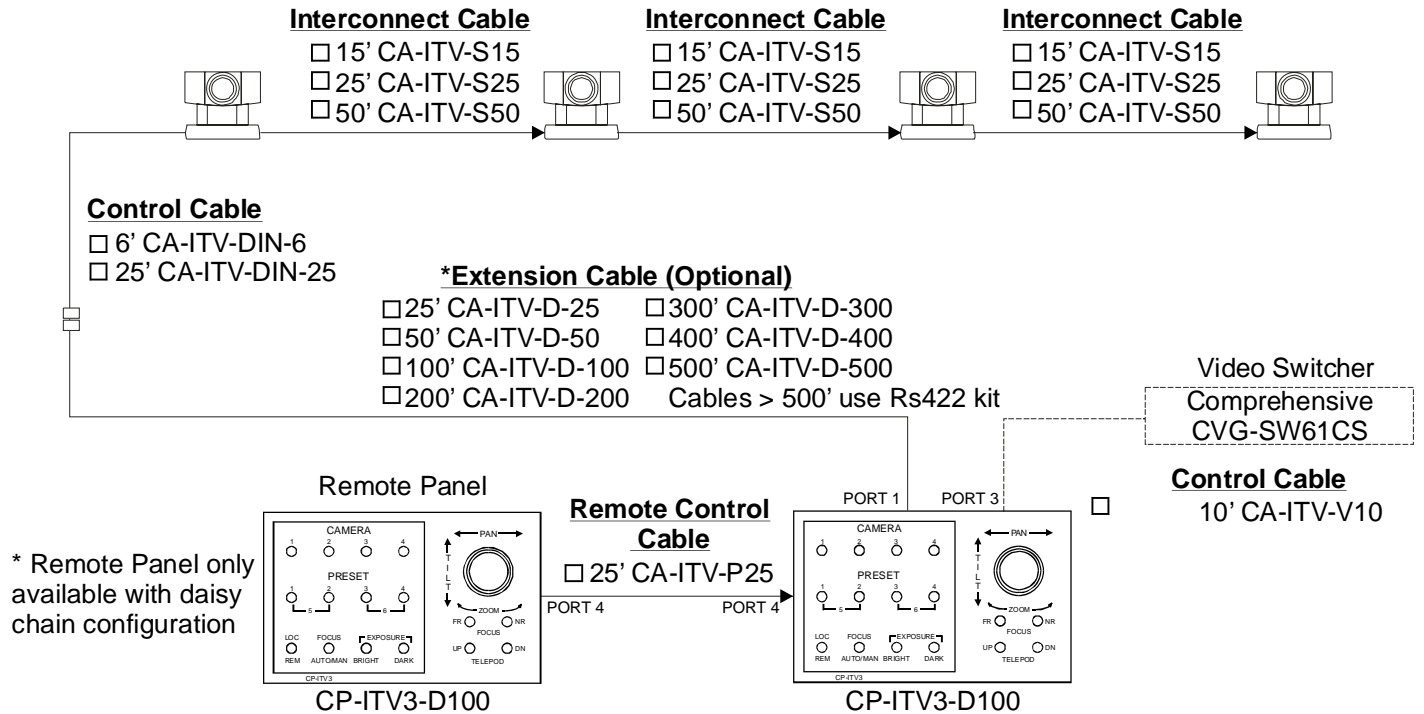

System with Daisy Chain Wiring

* For Plenum cables, use part number CA-ITV-DP-XXX (where XXX=feet).