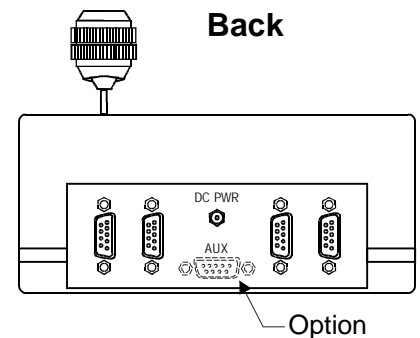

## Description:

The Telemetrics CP-ITV3-D100 is an RS-232 serial desktop control panel designed to control the Sony EVI-D30, EVI-D70, EVI-D100, BRC-300 and Elmo PTC-100 pan/tilt video cameras. Up to four camera systems can be connected and controlled by one control panel.

A proportional rate joystick provides smooth, simultaneous control of pan, tilt and zoom. Switches are provided to control focus and iris of the camera lens, and motorized elevating tripod - telepod. Six memorized presets, pan, tilt, zoom and focus positions, for each of the four cameras can be recalled by selector switches provided or by external contact closures (option). Interacting local and remote control panels, RS-232 interconnected, can control the cameras at either location by selecting the front panel Local/Remote switch. RS-232 addressable external video switchers are also controllable when operating camera select buttons.