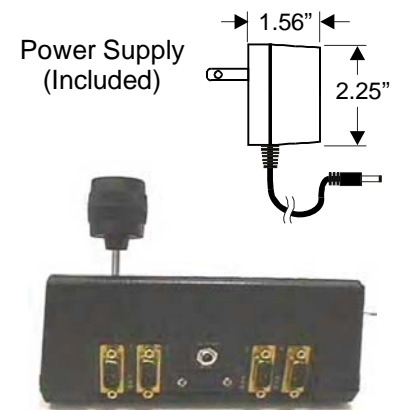

Control Panel