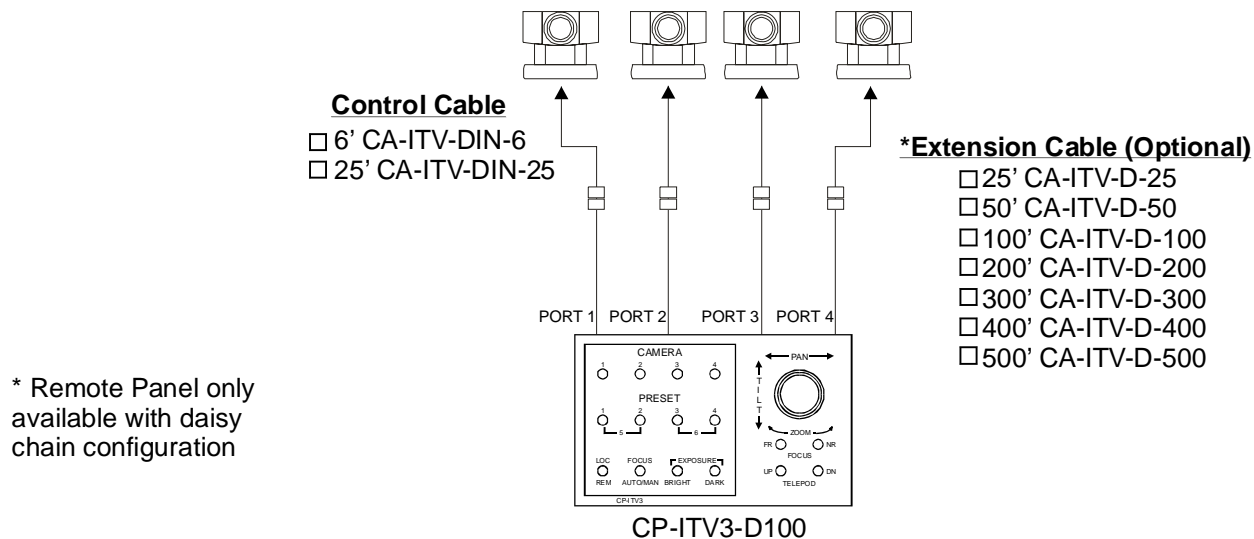

The pan/tilt video cameras may be connected using daisy chain wiring or home run wiring. Various interconnecting cable accessories are available (not included).

Other accessories include a ceiling mounting bracket (CAM-CMBKT), a wall mounting bracket (CAM-WMBKT) and a dome enclosure (CAM-CMDM).

## Functions:

- Four Pan/Tilt Camera Select Switches
  - Six Preset Shot Switches
  - Local/Remote Select (Daisy Chain only)
  - Proportional Joystick for control of pan, tilt and zoom.
  - Lens Focus Far/Near
  - Lens Focus Auto/Man
  - Lens Iris Bright/Dark
  - Video Switcher (Daisy Chain Only)
  - Telepod Up/Down
- (Kramer 6 x 1 Switcher - CVG-SW61CS)

System with Daisy Chain Wiring

\* For Plenum cables, use part number CA-ITV-DP-XXX (where XXX=feet).

System with Home Run Wiring

\* For Plenum cables, use part number CA-ITV-DP-XXX (where XXX=feet).

Mounting Brackets