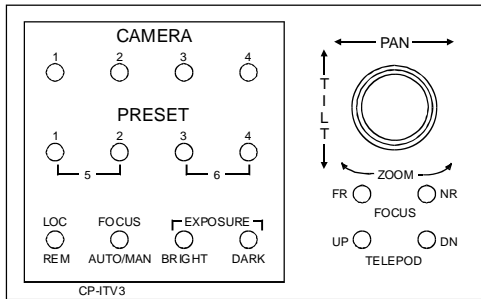

Control Panel