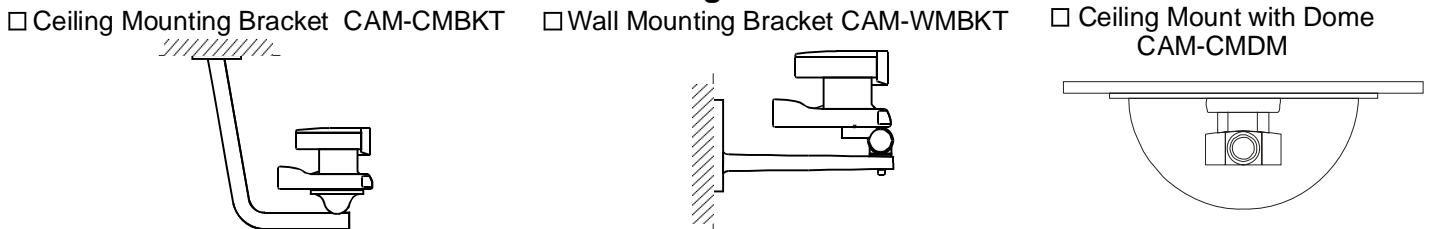

System with Daisy Chain Wiring

\* For Plenum cables, use part number CA-ITV-DP-XXX (where XXX=feet).

System with Home Run Wiring

\* For Plenum cables, use part number CA-ITV-DP-XXX (where XXX=feet).

Mounting Brackets